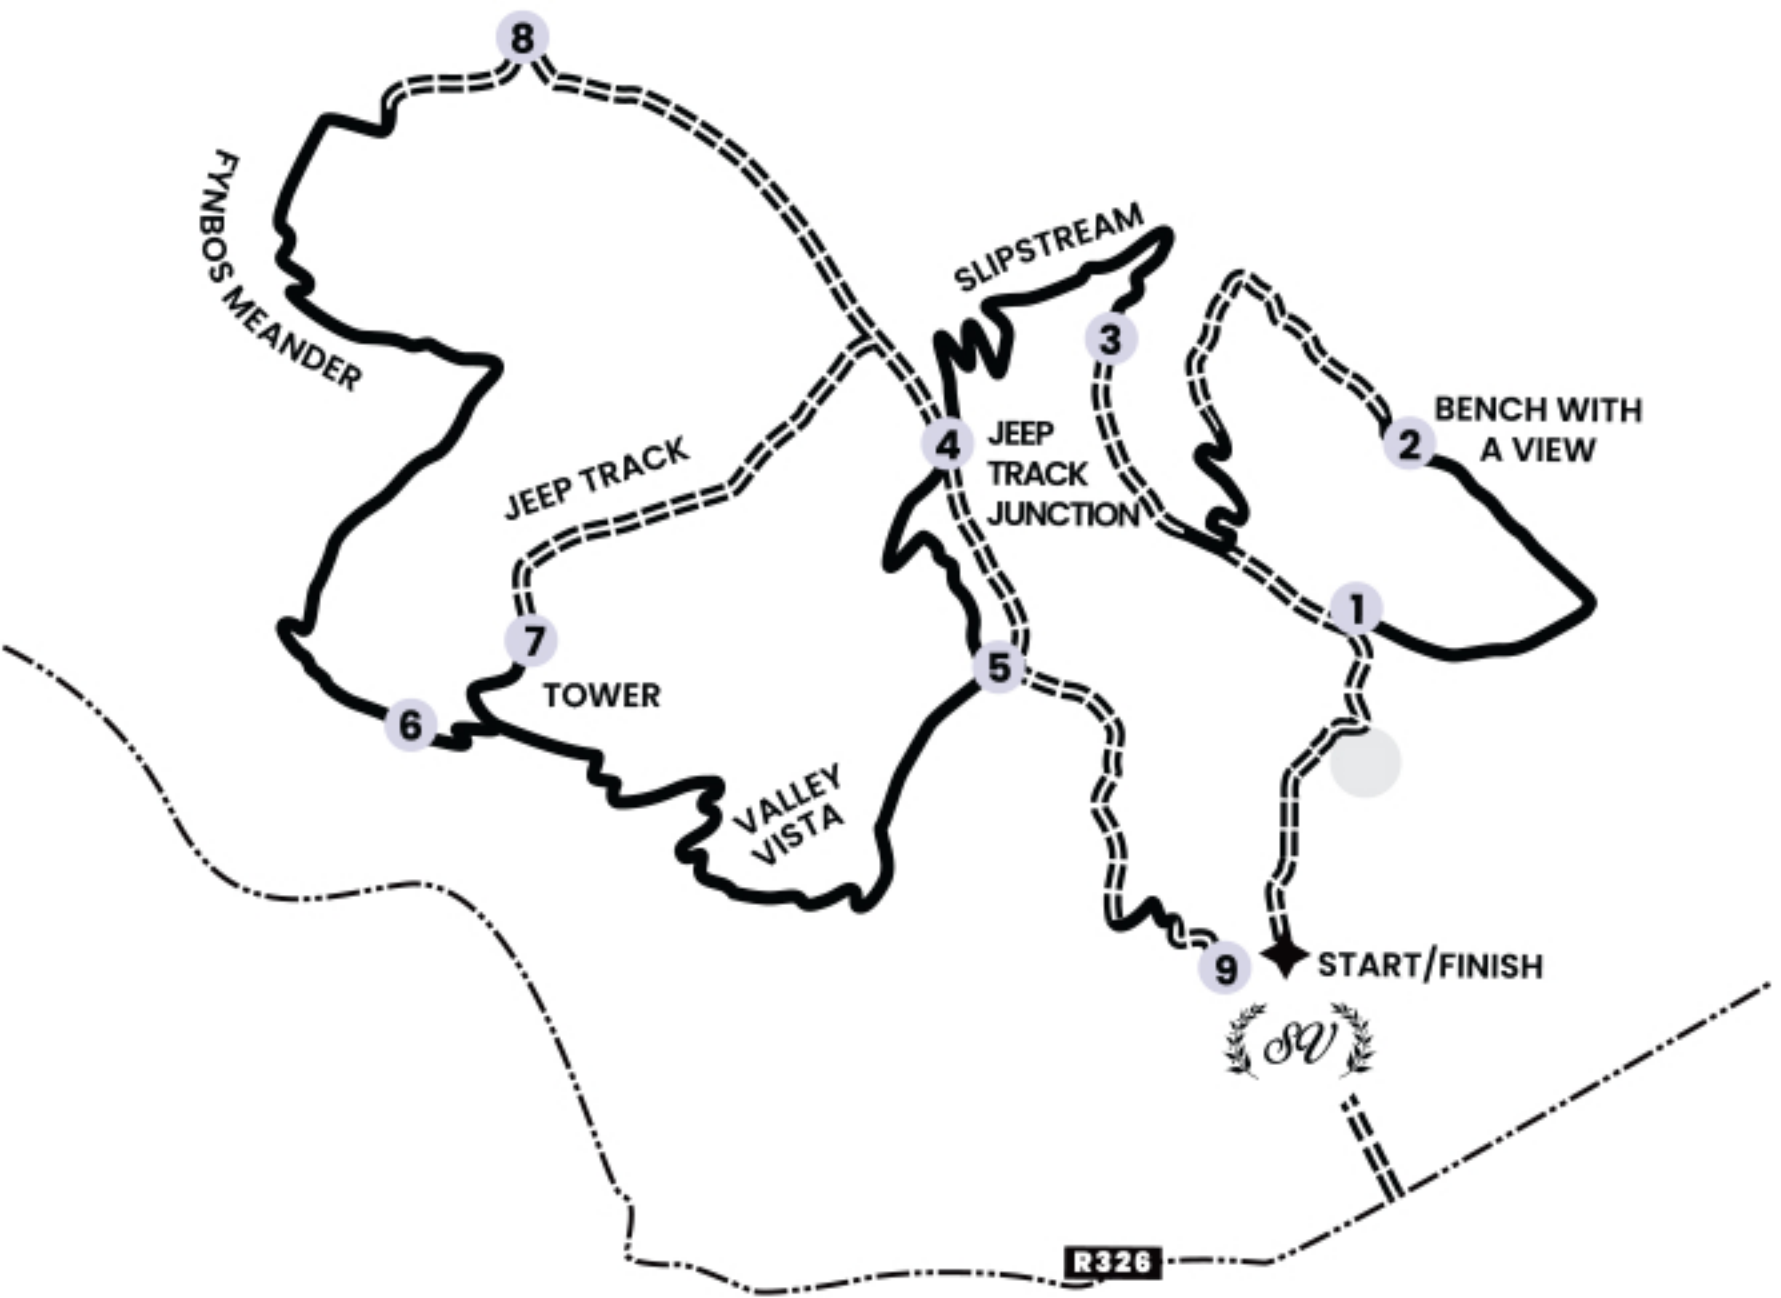

STANFORD VALLEY MTB TRAILS START/FINISH

- 1) TO BENCH WITH A VIEW
- 2) BENCH WITH A VIEW
- 3) START OF SLIPSTREAM
- 4) JEEP TRACK JUNCTION
- 5) TO VALLEY VISTA
- 6) TO FYNBOS MEANDER
- 7) TO TOWER
- 8) TO FYNBOS MEANDER
- 9) BRIDGE

◆	- START/FINISH
—	- SINGLE TRACK
≡≡≡	- JEEP TRACK
●	- DAM
- · - · -	- NATIONAL ROAD

Distance from START/FINISH to

- BENCH WITH A VIEW 1,8km
- SLIPSTREAM START 3km
- JEEP TRACK JUNCTION 4km

Distance from JEEP TRACK JUNCTION to

- TOWER VIA VALLEY VISTA 2,4km
- TOWARD VIA JEEP TRACK 1,2km
- STANFORD VALLEY COUNTRY LODGE 1,5km