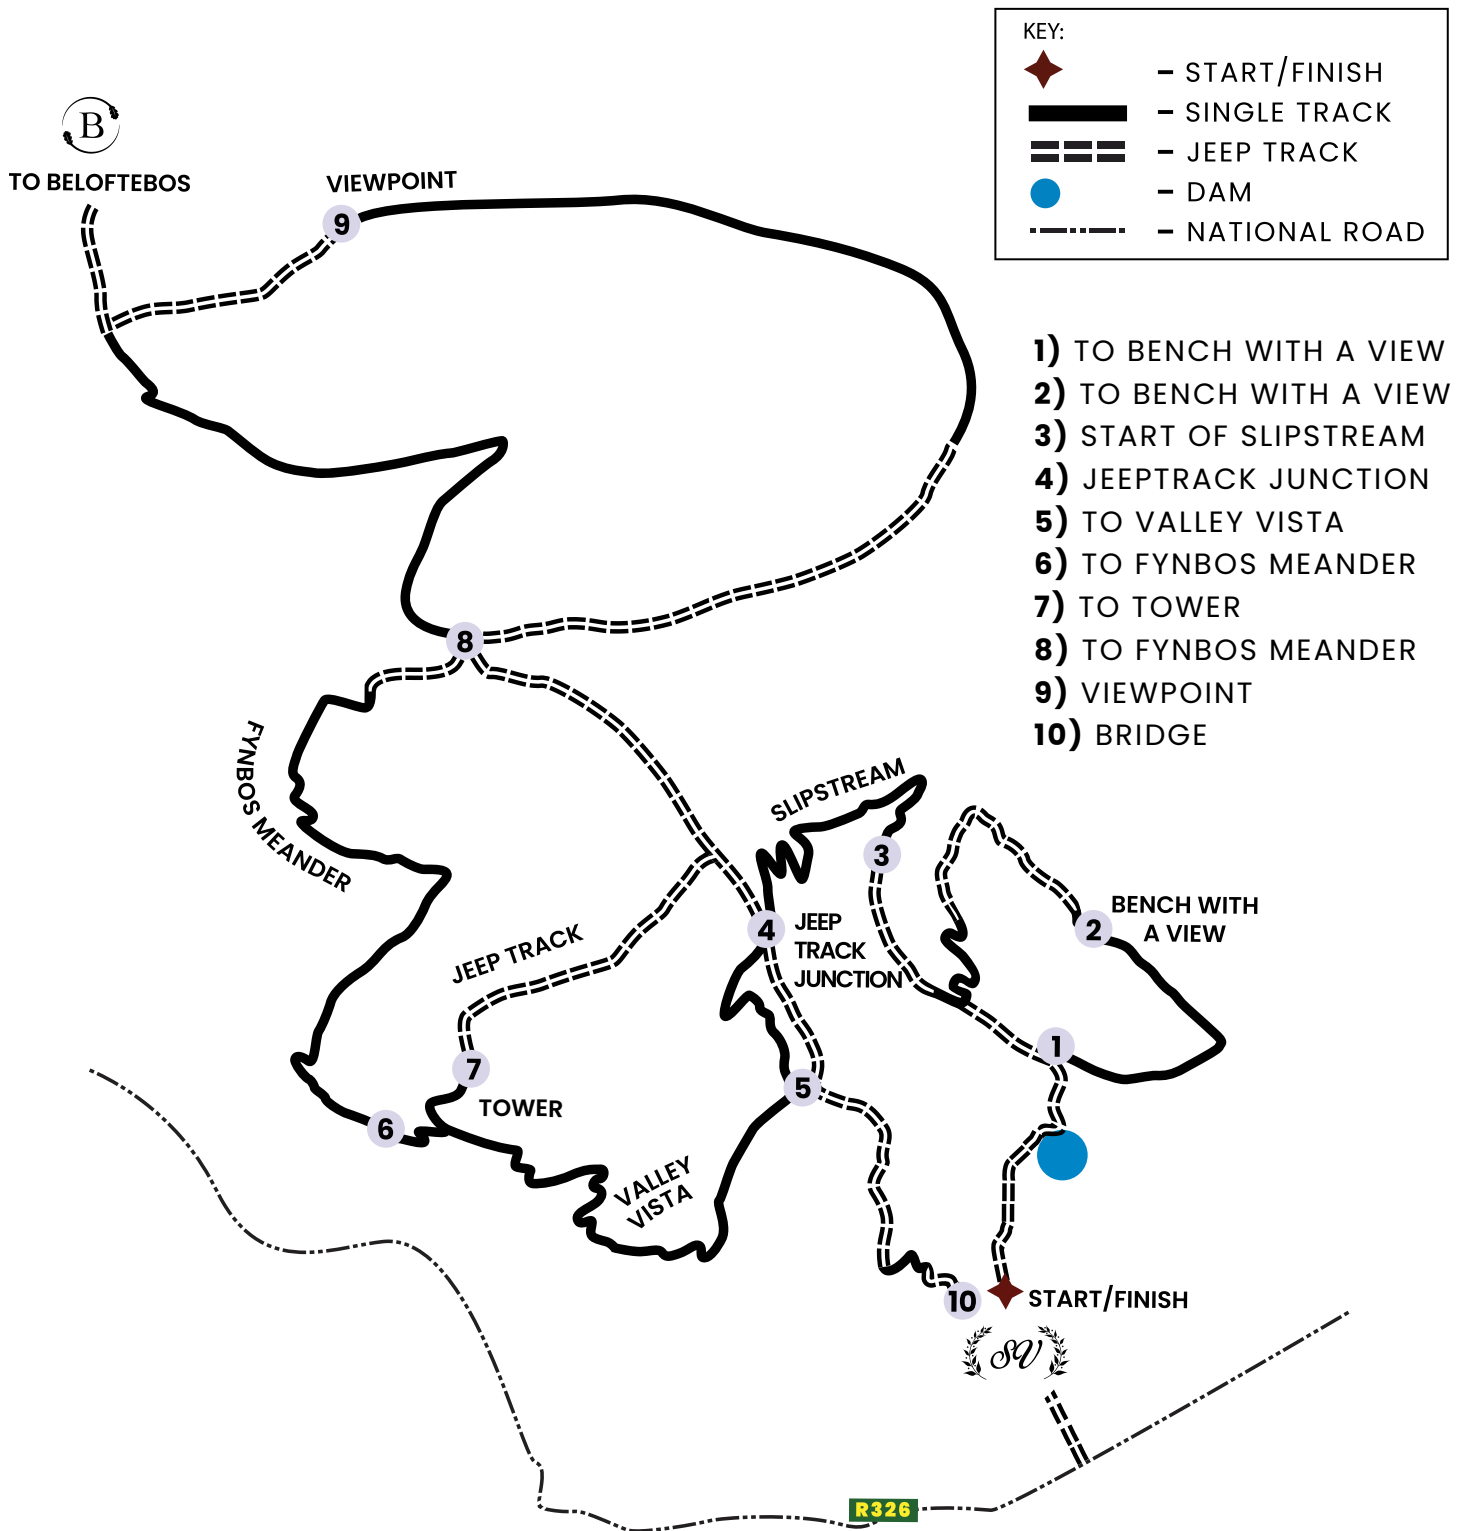

STANFORD VALLEY TRAILS

START/FINISH

Distance from JEEP TRACK JUNCTION to

- VIEWPOINT 3,5km
- TOWER VIA VALLEY VISTA 2,4km
- TOWARD VIA JEEP TRACK 1,2km
- STANFORD VALLEY COUNTRY LODGE 1,5km

Distance from START/FINISH to

- BENCH WITH A VIEW 1,8km
- SLIPSTREAM START 3km
- JEEP TRACK JUNCTION 4km